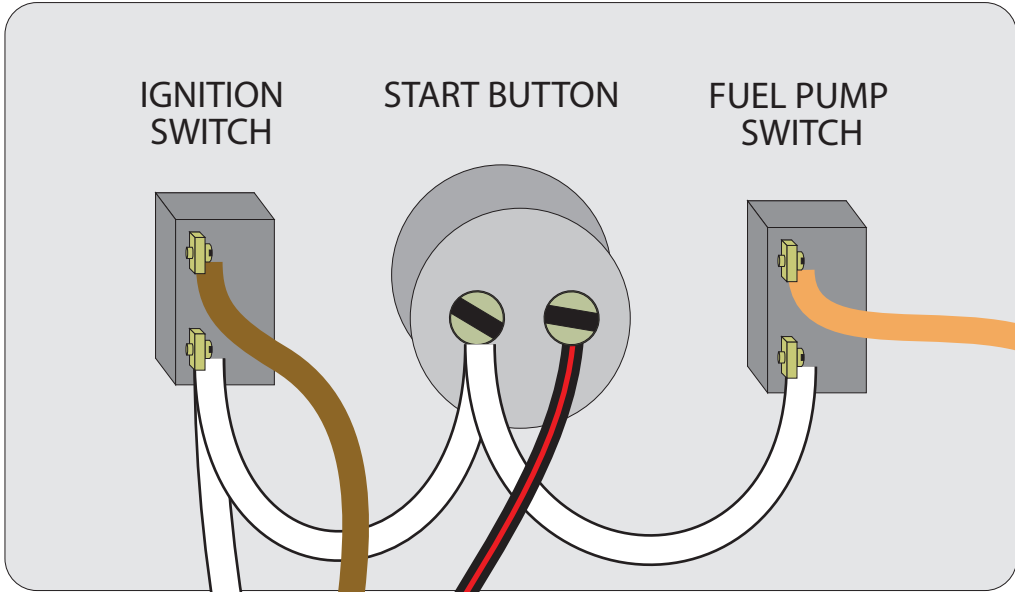

2003 - 2004 KAWASAKI ZX6R 636 WIRING DIAGRAM

- WHITE - POWER FROM BATTERY
- BROWN - IGNITION
- BLACK/RED - START SIGNAL
- BLACK - GROUND
- Lt BLUE - TACH SIGNAL
- BLUE/RED - OIL PRESSURE SWITCH
- BROWN/RED - FUEL INJ ERROR LIGHT